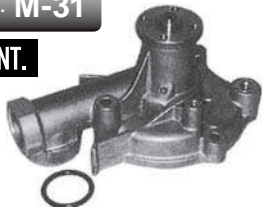

PARTS NO. (O.E.M)	KIT	CAR & MODEL		ENGINE cc	
MD-997430		GALANT	E-33A-39A	4G63	2000
-997622		(EXPORT MODEL)			
-972053		CHARIOT	N-33W-N-43W		
25100-33020					
'88.01~					

HONDA

NPW NO. **M-31**

DISCONT.